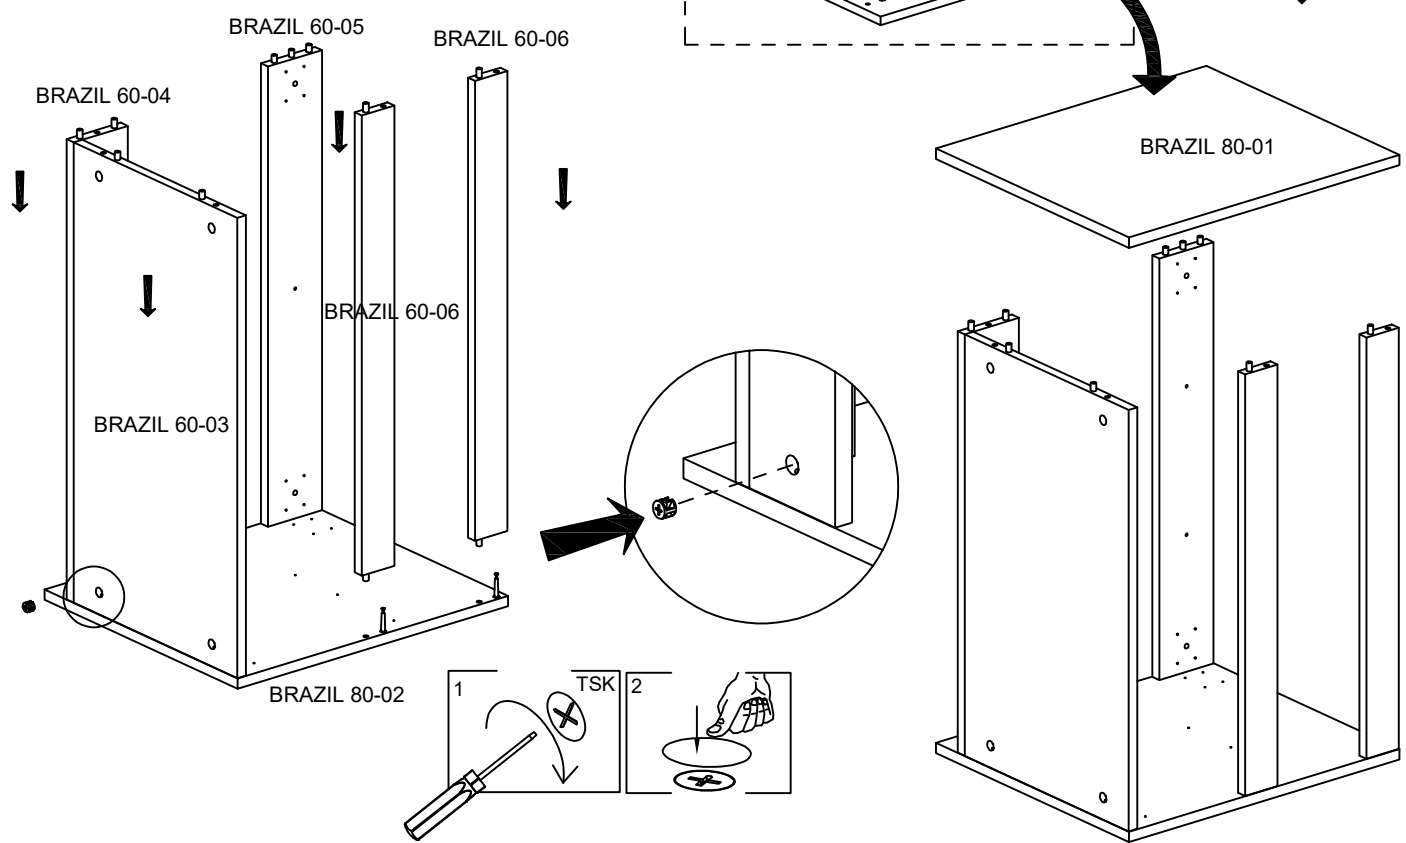

# BRAZIL ONE-BOX MØBELSÆT - 60 CM

90 minutes

X2

 JS X2	 SHY X38	 TSK X38	 KWGP X38	 JT X2	 ZGLS-14 X49
 HCLG X2	 U X1	 DPZ X3	 ZGLS-60 X3	 XP X4	

1

2

3

M 3.5x14