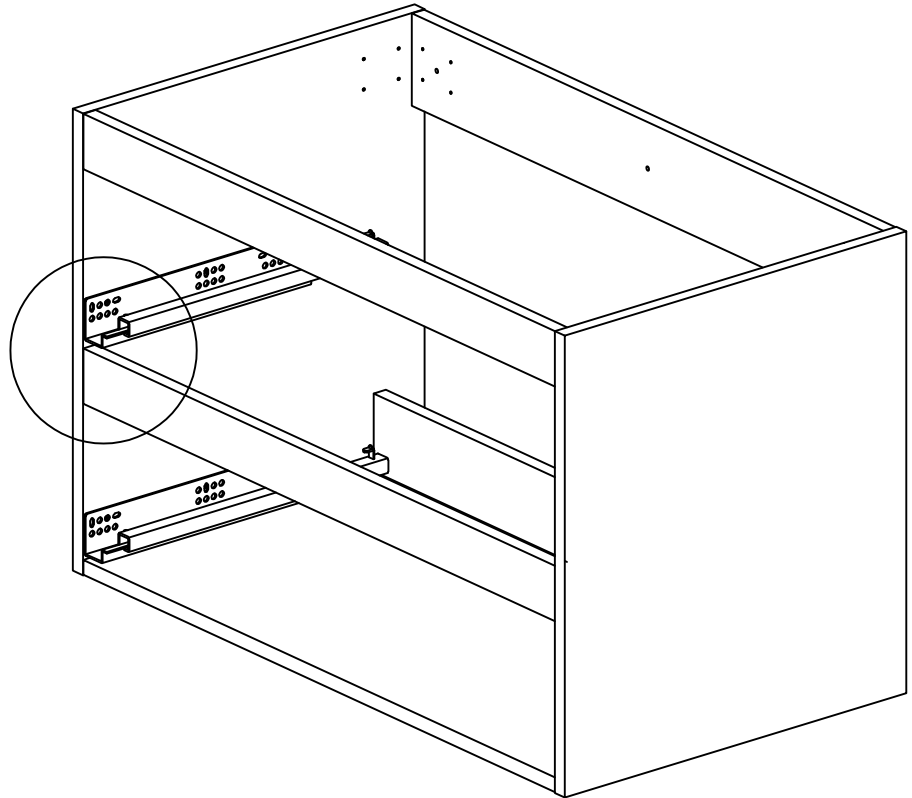

3

M 3.5x14

ZGLS-14 X 12

HCLG X 2