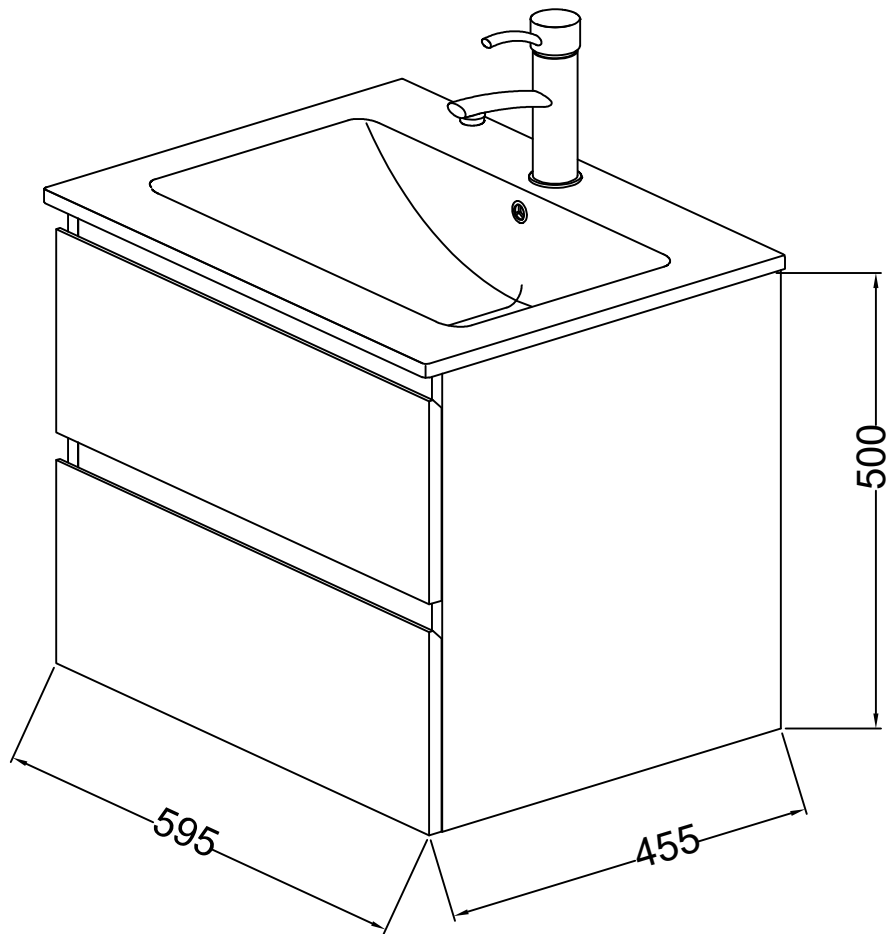

# BRAZIL ONE-BOX MØBELSÆT - 60 CM

90 minutes

X2

 JS X2	 SHY X38	 TSK X38	 KWGP X38	 JT X2	 ZGLS-14 X49
 HCLG X2	 U X1	 DPZ X3	 ZGLS-60 X3	 XP X4	

1

2

3

M 3.5x14